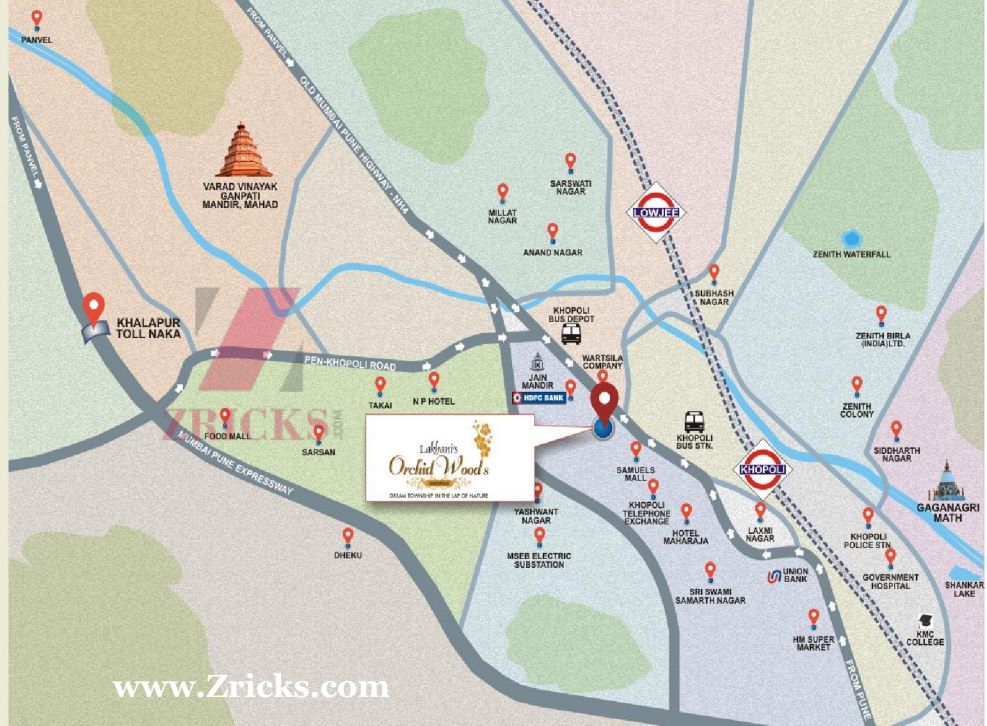

IN THE LAP OF
NATURE

40+

AMENITIES WITH

60%

OPEN AREA

चलो चले कुदरत की ओर...

www.Zricks.com

Lakhanis Orchid Woods

A stunning location that uncovers spectacular views, this Township is nestled amongst sprawling greenery which is conveniently close to all the prominent destinations. It has all the ingredients to have a future home. Everything you need is just a step away from your cocoon. This destination is a choice to live your dreams. Be the first to have infinite privileges.

- 12 min. walking distance to Khopoli Railway Station
- 3 min. walking distance to Khopoli Bus Depot
- Very close to Mumbai-Pune express highway
- Close to Schools, Colleges, Hospitals, Banks and Shopping Centers
- Few kms from proposed Navi Mumbai International Airport
- Near to Jain Temple and Gagangiri Maharaj Math
- Restaurants and all daily conveniences are in close proximity
- Close to Asia's largest amusement park, Adlabs Imagica
- Very close to Karnala Bird Sanctuary
- Direct NMMT bus service From Navi Mumbai to Khopoli
- Direct Train service from Mumbai to Khopoli
- Near to K.M.C. College, affiliated to Mumbai University
- Famous Zenith Waterfall is just a few minutes away
- Proper connectivity to Pune, Mumbai & Hill Stations like Lonavala & Khandala